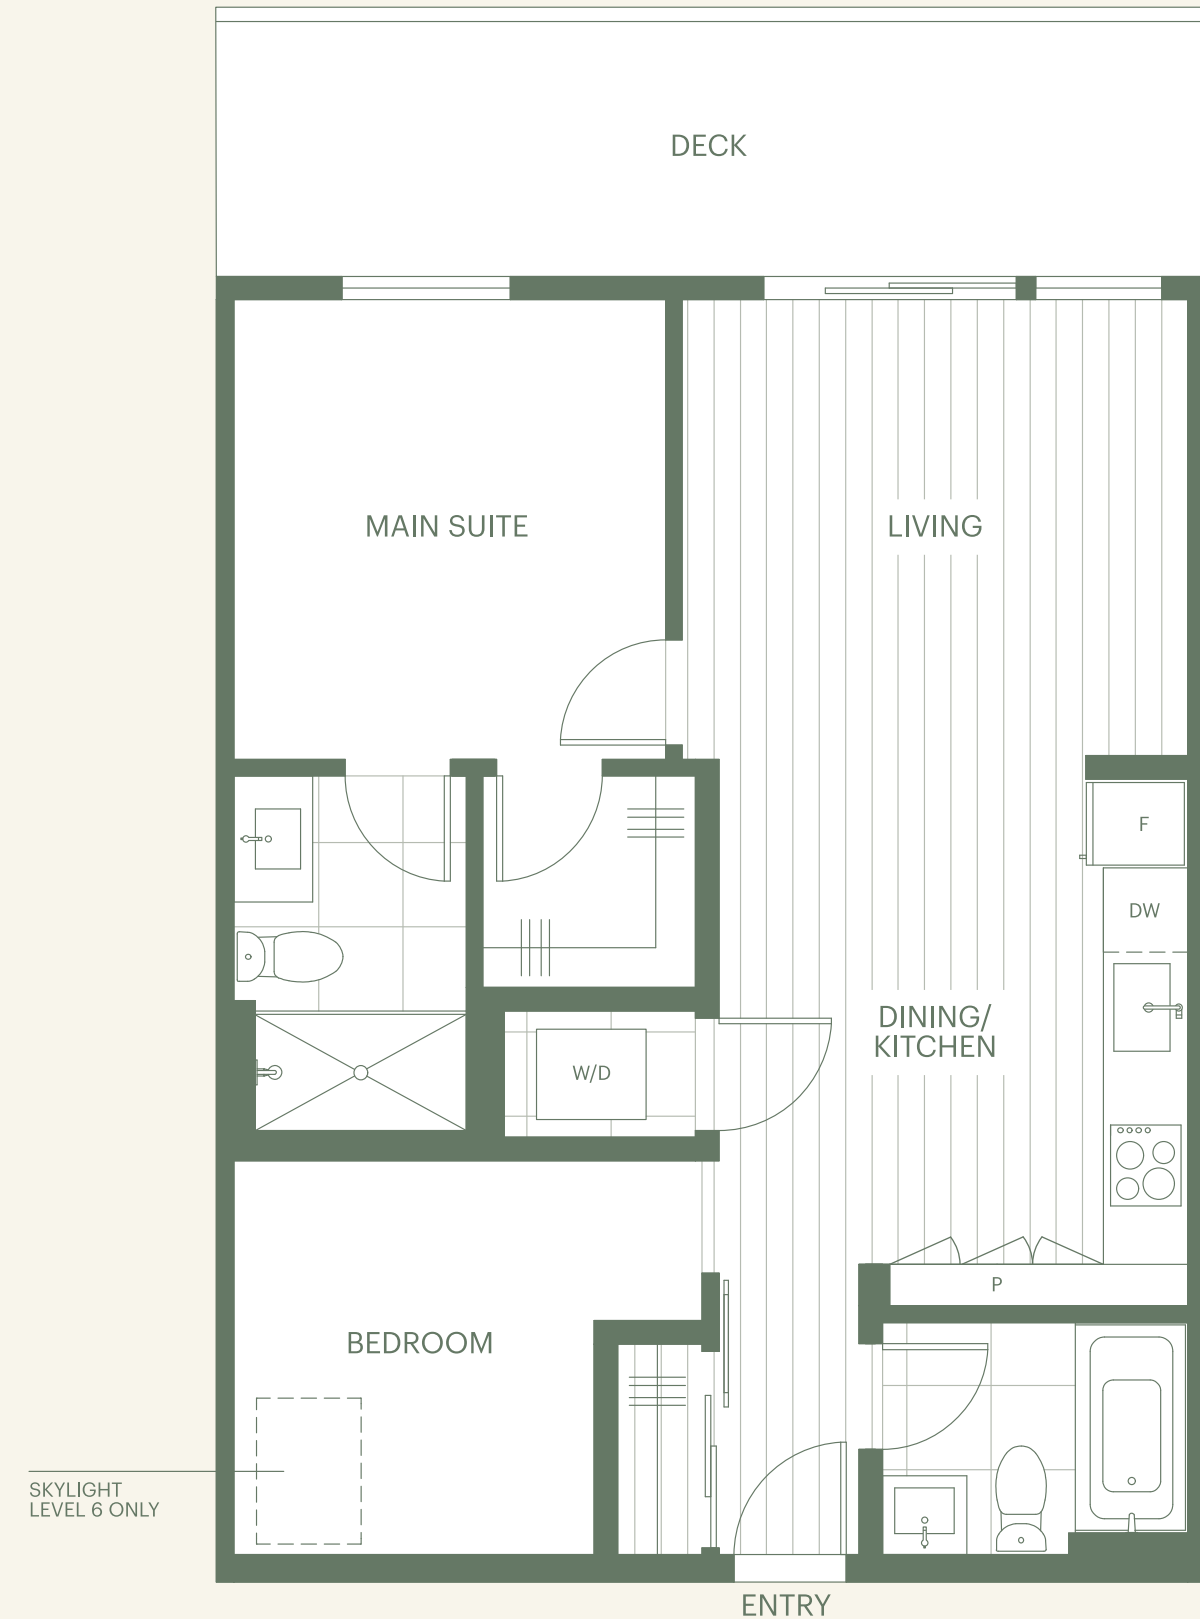

Hemlock

2 Bed 2 Bath

Level 3-6 721 sq ft

This home has two bedrooms and two bathrooms with a flexible open living and dining area – a smart kitchen at one end, a private deck at the other for summertime hangouts. The bedroom has an ensuite and a generous closet. And the second bathroom is right across from the second bedroom (or yoga space/home office/hobby room – you choose).

Prices, sizes and details are approximate and subject to change. E.&O.E.

Birch

2 Bed 2 Bath

Level 3-6 850 sq ft

A corner plan with two bedrooms and two bathrooms, this home also has a flex space, which is great for storage. The smart dining/kitchen flows into the living area and out onto the deck. And while the main bedroom has an ensuite, the second bedroom has a bathroom right next door.

Prices, sizes and details are approximate and subject to change. E.&O.E.

Cedar

2 Bed 2 Bath

Level 3-6 840 sq ft

With two bedrooms and two bathrooms, this home also has a flex space, which is great for storage. The smart dining/kitchen flows into the living area and out onto the deck. And while the main bedroom has an ensuite, the second bedroom has a bathroom right across the hall.