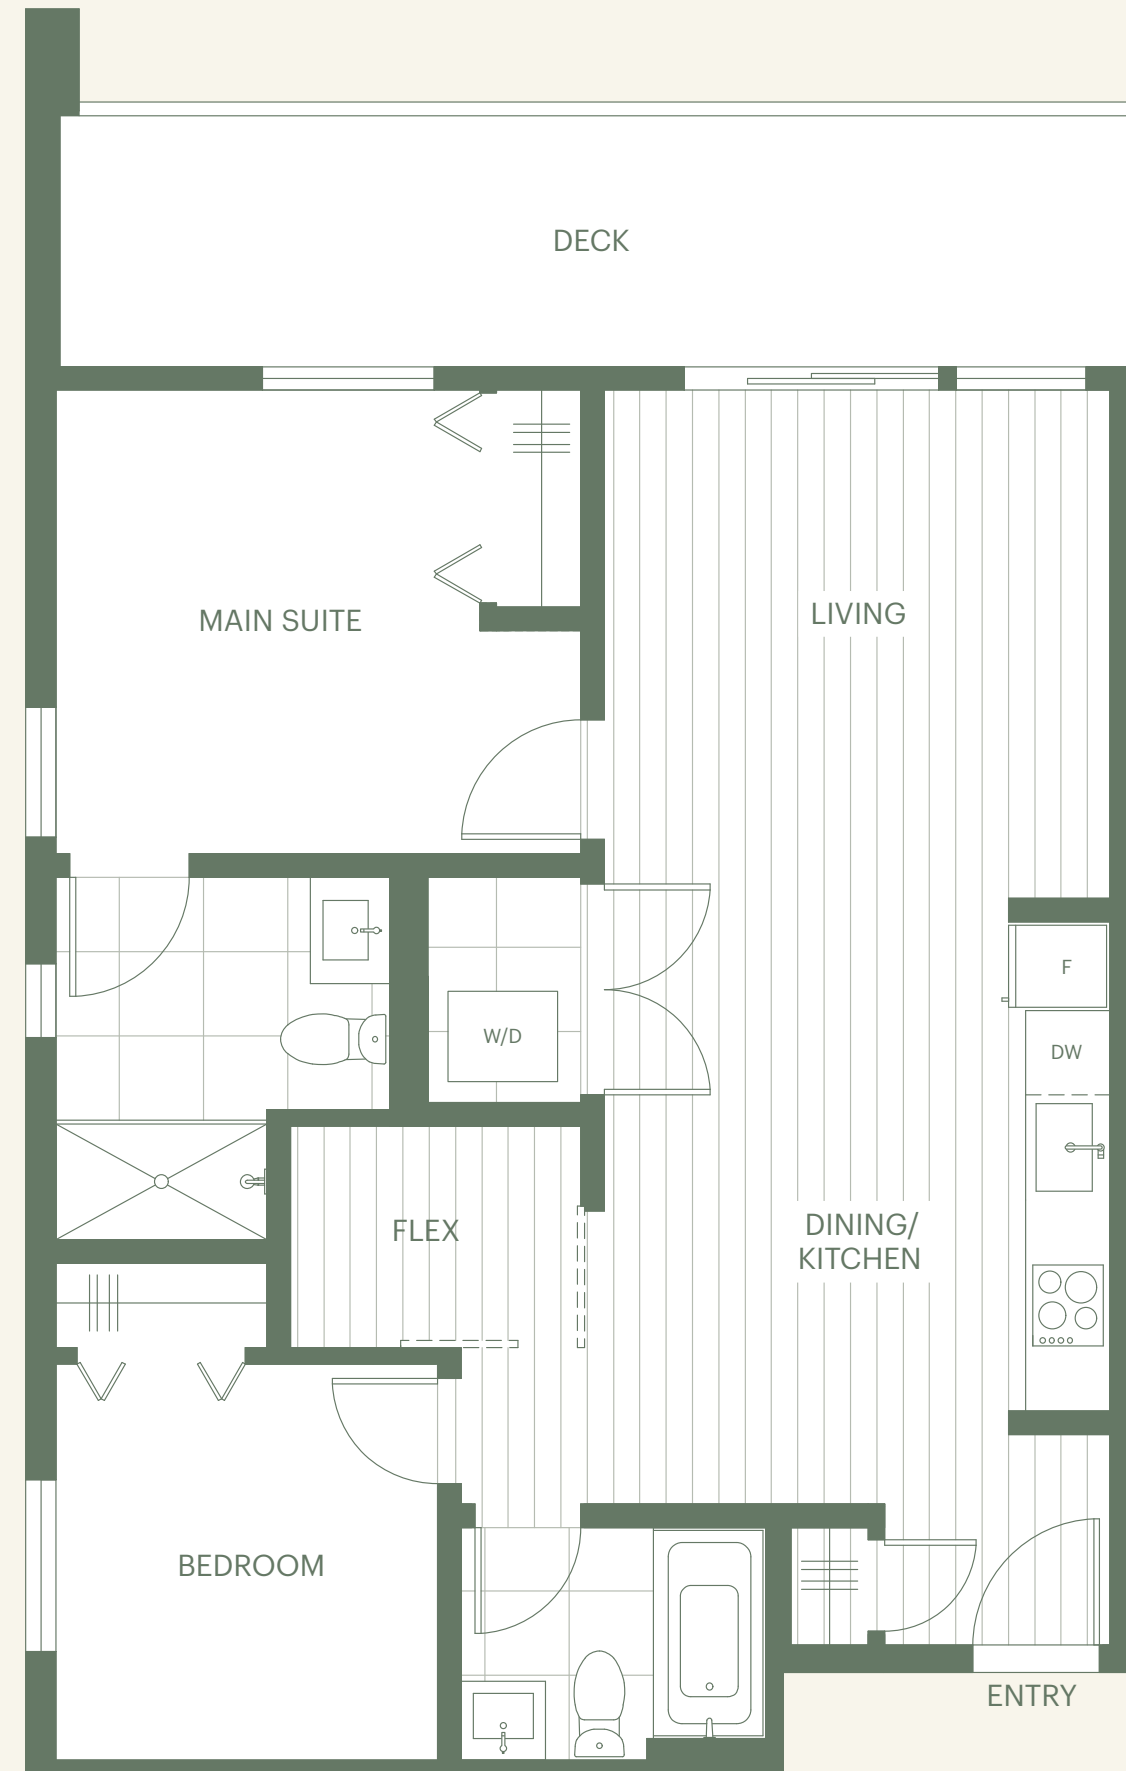

Hemlock

2 Bed 2 Bath

Level 3-6 721 sq ft

This home has two bedrooms and two bathrooms with a flexible open living and dining area – a smart kitchen at one end, a private deck at the other for summertime hangouts. The bedroom has an ensuite and a generous closet. And the second bathroom is right across from the second bedroom (or yoga space/home office/hobby room – you choose).

Prices, sizes and details are approximate and subject to change. E.&O.E.

Birch

2 Bed 2 Bath

Level 3-6 850 sq ft

A corner plan with two bedrooms and two bathrooms, this home also has a flex space, which is great for storage. The smart dining/kitchen flows into the living area and out onto the deck. And while the main bedroom has an ensuite, the second bedroom has a bathroom right next door.

Prices, sizes and details are approximate and subject to change. E.&O.E.

Cedar

2 Bed 2 Bath

Level 3-6 840 sq ft

With two bedrooms and two bathrooms, this home also has a flex space, which is great for storage. The smart dining/kitchen flows into the living area and out onto the deck. And while the main bedroom has an ensuite, the second bedroom has a bathroom right across the hall.