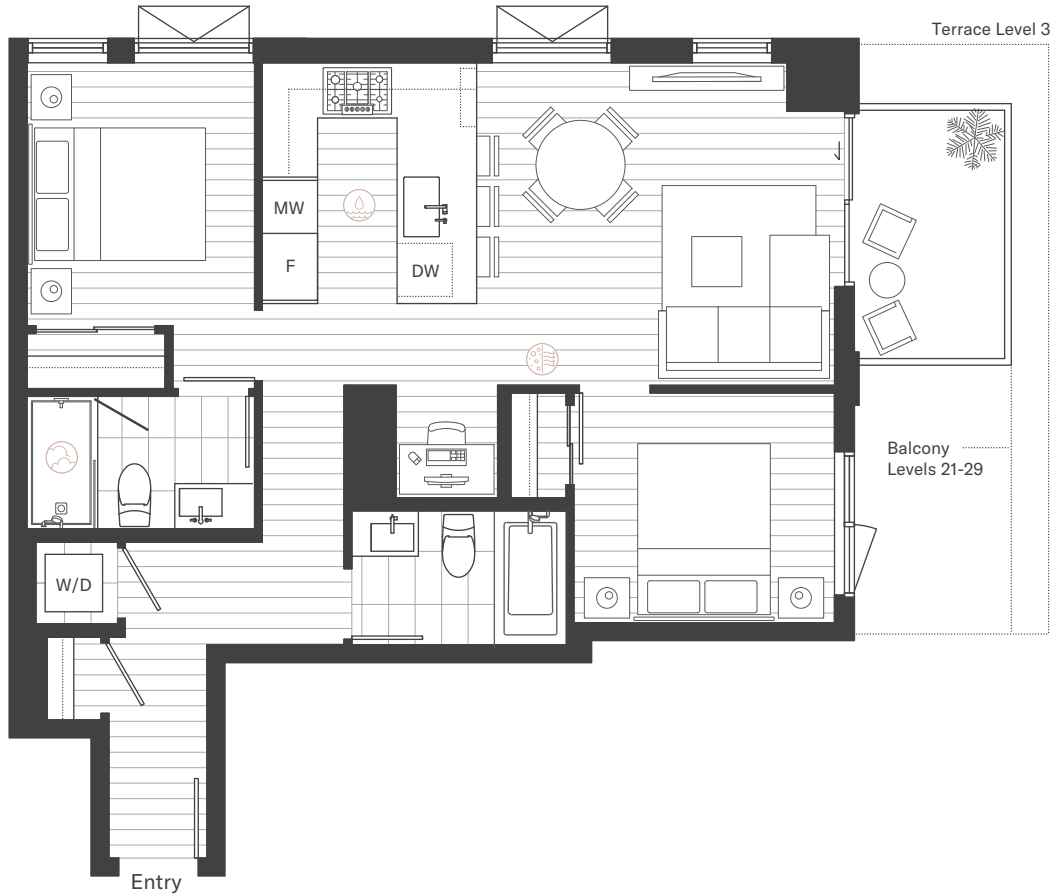

## 2 Bedroom & 2 Bathroom + Flex

Interior sqft 758

Exterior sqft 49-278

Total sqft 807-1036

METROTOWN

### 02 Wellness Features

steam showers

filtered water

purified air

Level 3

Level 4-12

Level 13-16

Level 17-20

Level 21-24

Level 25-27

Level 28-29

Scan to see all floorplans