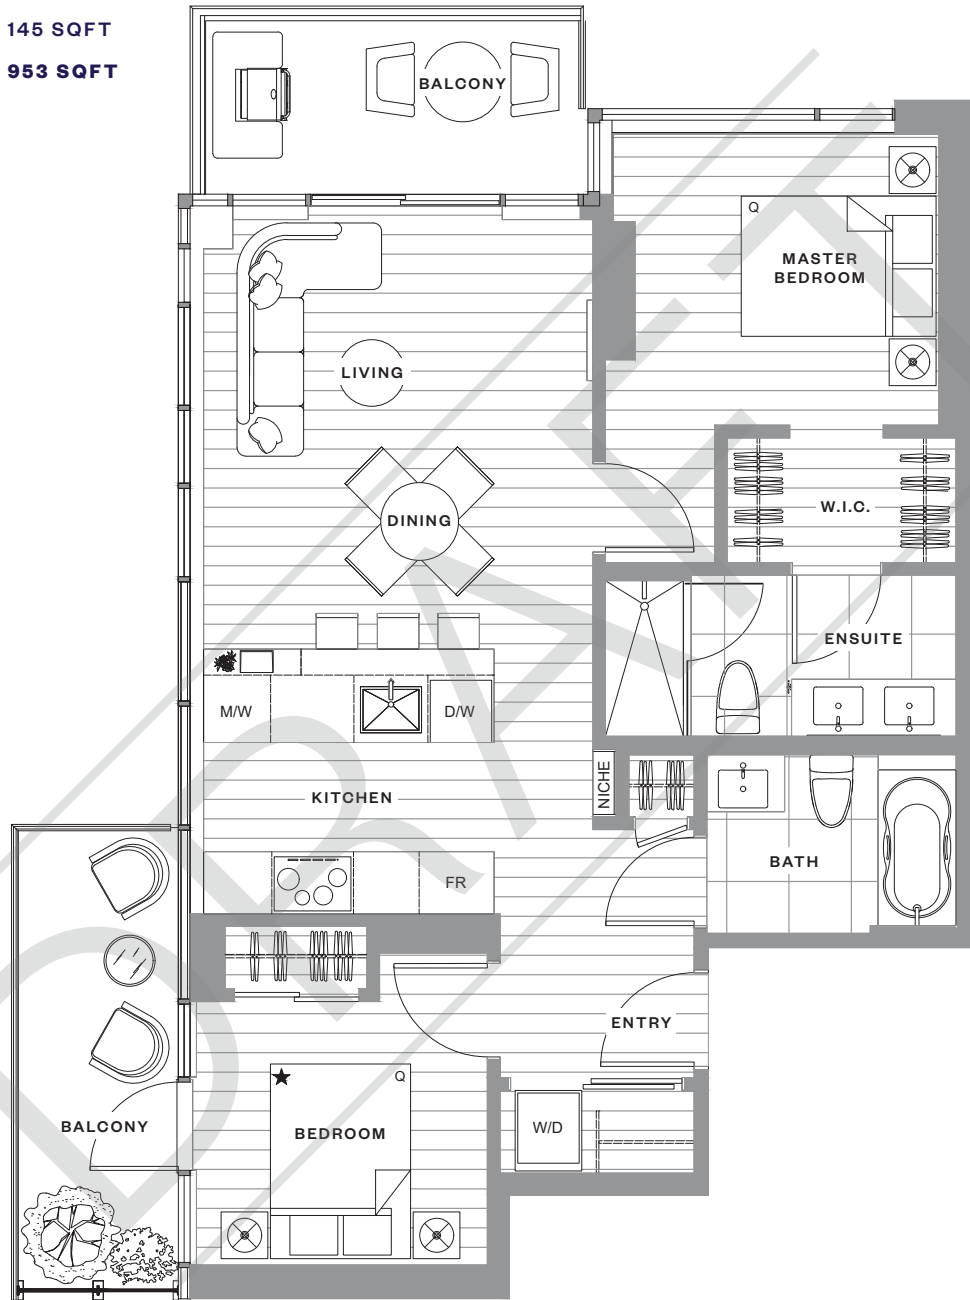

Plan 2B

2 Bed + 2 Bath

GRYPHON
NOVA

GRYPHON
nest

INTERIOR SPACE: 808 SQFT
EXTERIOR SPACE: 145 SQFT
TOTAL SPACE: 953 SQFT

SMART HOME FEATURES

- Custom entry niche with UV sanitizing drawer and wireless charging pad
- Integrated smart home system for lighting and temperature control
- In-home air and water filtration for your health
- Triple-pane exterior window maximize energy efficiency and acoustic control

Bigger Space, Brighter Future

Gryphon Nova embodies the integration of art and living. Enjoy unparalleled flexibility when it comes to making use of your space, with furniture that recedes on command when you don't need it.