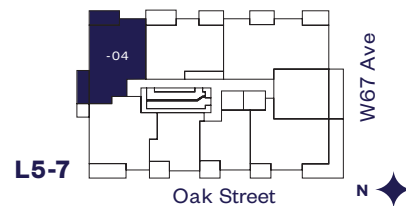

Plan 2B

2 Bed + 2 Bath

GRYPHON
NOVA

GRYPHON
nest

INTERIOR SPACE: 808 SQFT
EXTERIOR SPACE: 145 SQFT
TOTAL SPACE: 953 SQFT

SMART HOME FEATURES

- Custom entry niche with UV sanitizing drawer and wireless charging pad
- Integrated smart home system for lighting and temperature control
- In-home air and water filtration for your health
- Triple-pane exterior window maximize energy efficiency and acoustic control

Bigger Space, Brighter Future

Gryphon Nova embodies the integration of art and living. Enjoy unparalleled flexibility when it comes to making use of your space, with furniture that recedes on command when you don't need it.

Morning

Making space more efficient with a bed, desk and storage that disappears into the ceiling. Create space for whatever moves you.

In the Afternoon

Home office space with a 52" ceiling desk, magnetically stabilized for sitting or standing.

Intelligent storage unit with image capturing function for easy store and search.

At Night

Space for a restful night. Lower your bed, dim the built in lights and turn the space into your night time sanctuary.