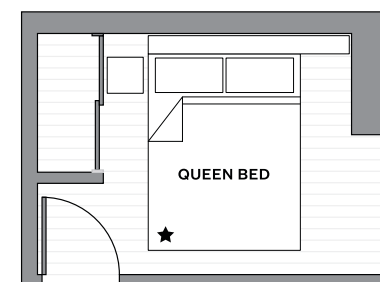

### Morning

Making space more efficient with a bed, desk and storage that disappears into the ceiling. Create space for whatever moves you.

### In the Afternoon

Home office space with a 52" ceiling desk, magnetically stabilized for sitting or standing.

Intelligent storage unit with image capturing function for easy store and search.