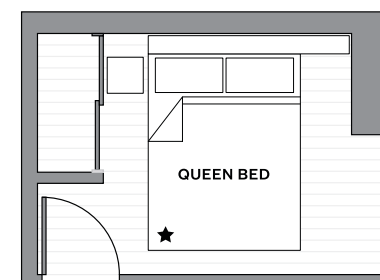

### Morning

Making space more efficient with a bed, desk and storage that disappears into the ceiling. Create space for whatever moves you.

### In the Afternoon

Home office space with a 52" ceiling desk, magnetically stabilized for sitting or standing.

Intelligent storage unit with image capturing function for easy store and search.