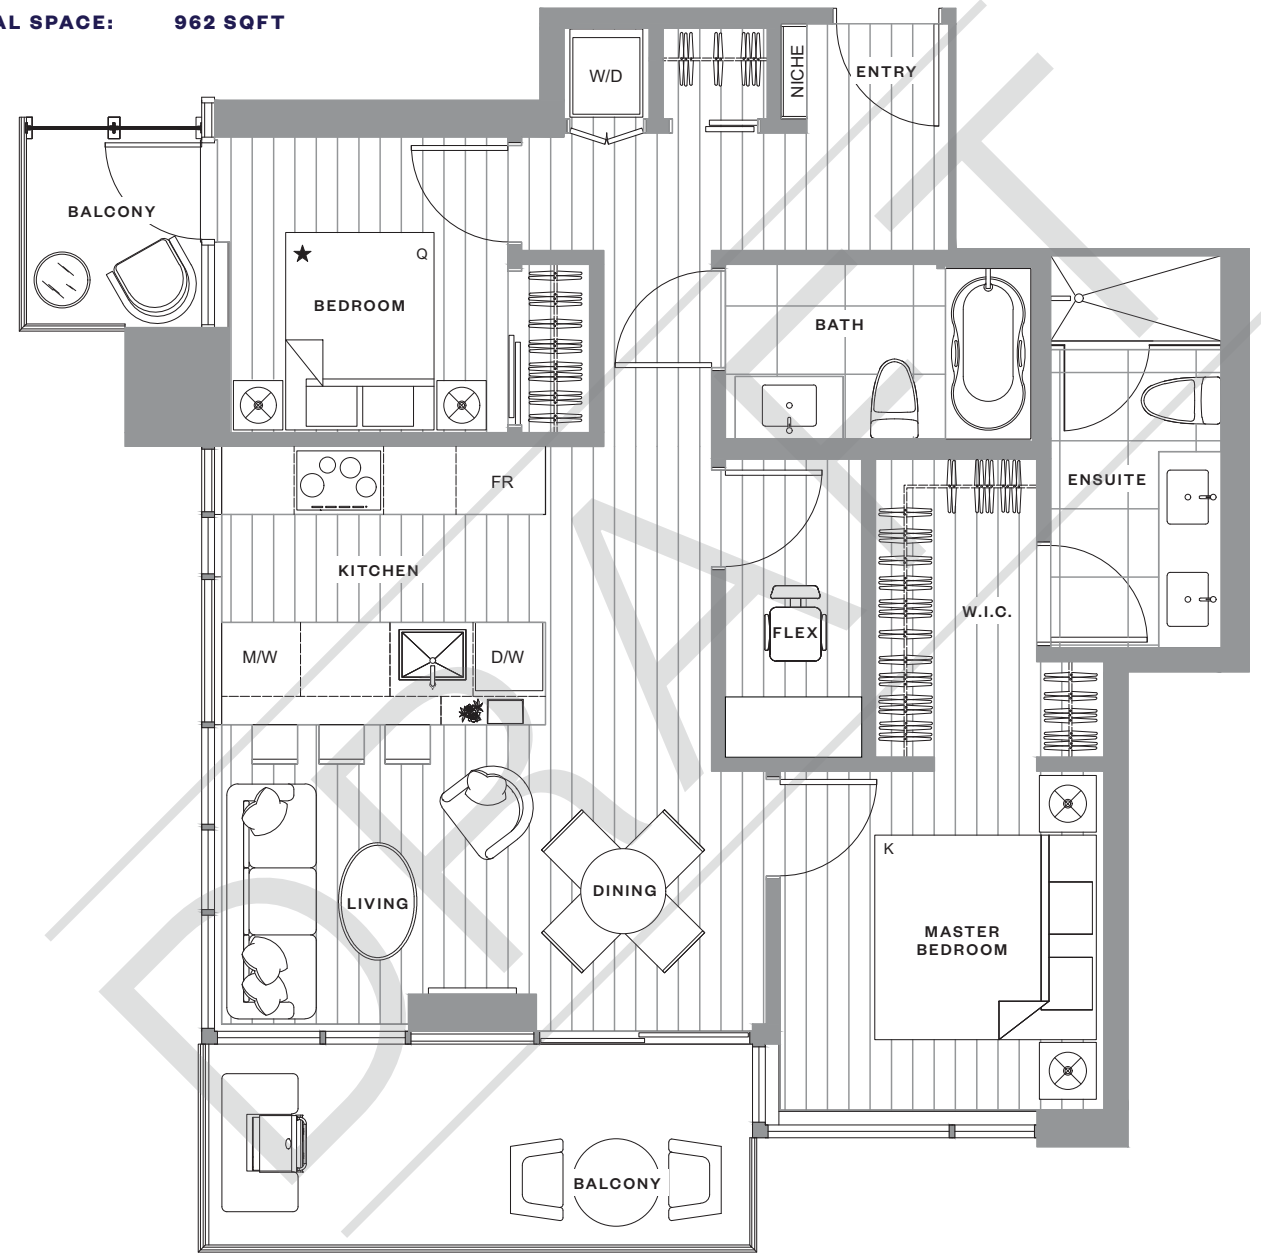

## 2 Bed + 2 Bath + Flex

GRYPHON  
**NOVA**

GRYPHON  
**nest**

INTERIOR SPACE: 834 SQFT  
EXTERIOR SPACE: 128 SQFT  
TOTAL SPACE: 962 SQFT

### Morning

Making space more efficient with a bed, desk and storage that disappears into the ceiling. Create space for whatever moves you.

### In the Afternoon

Home office space with a 52" ceiling desk, magnetically stabilized for sitting or standing.

Intelligent storage unit with image capturing function for easy store and search.