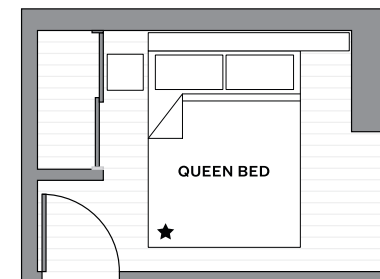

### Morning

Making space more efficient with a bed, desk and storage that disappears into the ceiling. Create space for whatever moves you.

### In the Afternoon

Home office space with a 52" ceiling desk, magnetically stabilized for sitting or standing.

Intelligent storage unit with image capturing function for easy store and search.