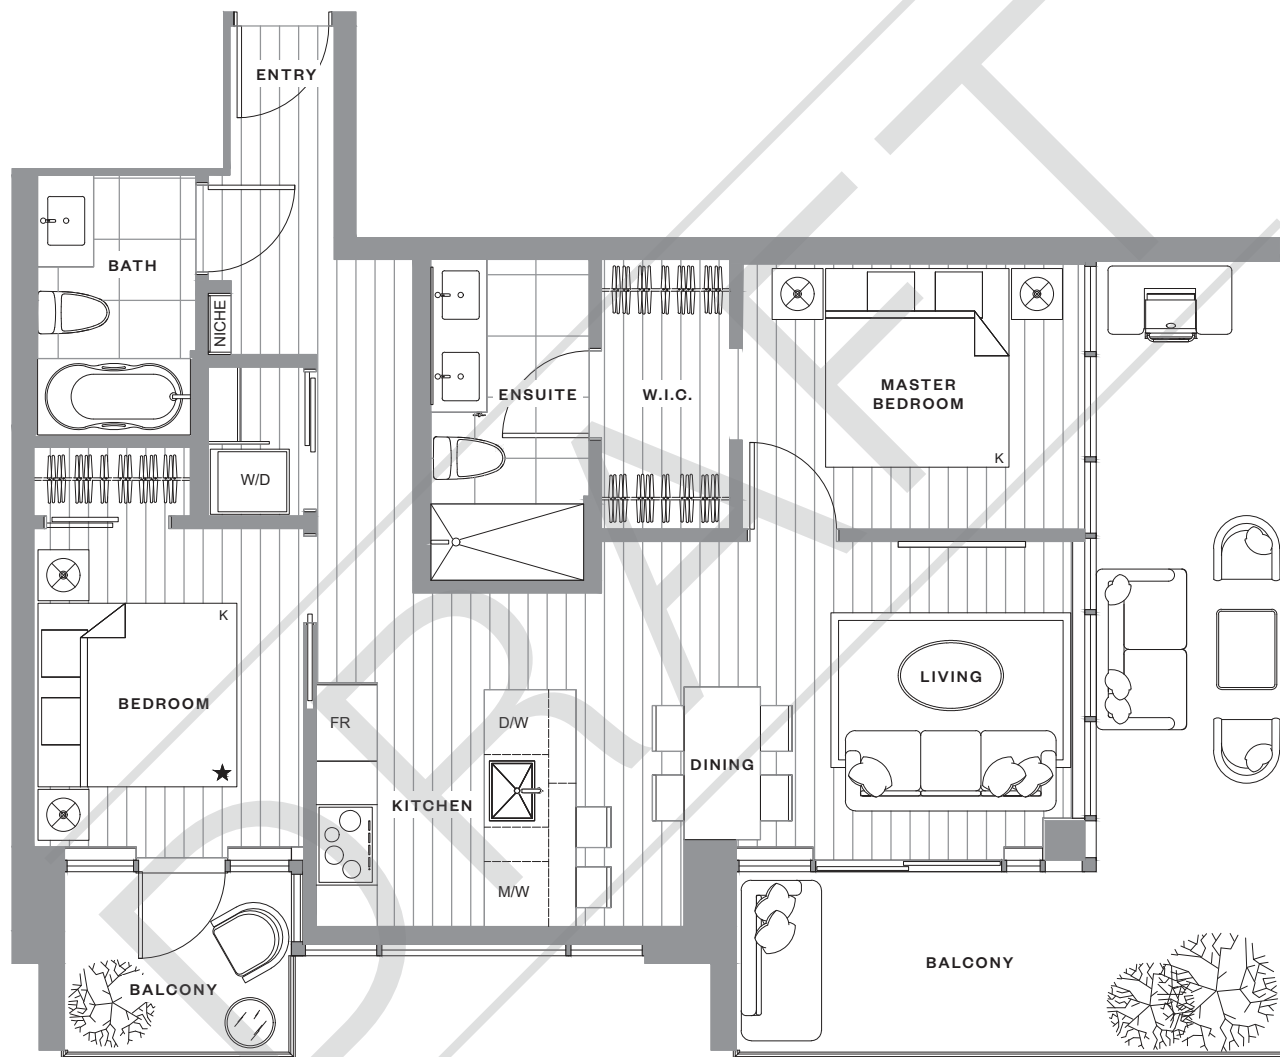

Plan 2D

2 Bed + 2 Bath

GRYPHON
NOVA

GRYPHON
nest

INTERIOR SPACE: 819 SQFT
EXTERIOR SPACE: 275 SQFT
TOTAL SPACE: 1,094 SQFT