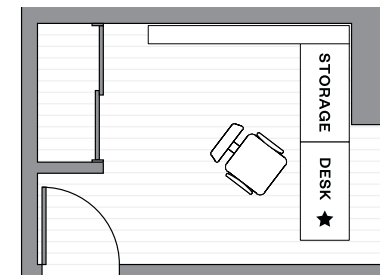

In the Afternoon

Home office space with a 52" ceiling desk, magnetically stabilized for sitting or standing.

Intelligent storage unit with image capturing function for easy store and search.