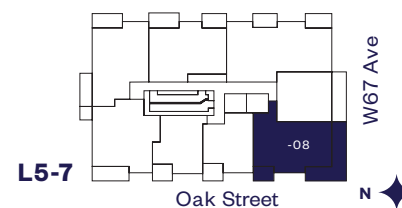

This is not an offer for sale and is for information purposes only. An offer for sale may only be made in conjunction with a Disclosure Statement. E. & O.E. The above images or drawings are for illustration purposes only. The developer reserves the right to alter size, price, design and/or finishings at any time.