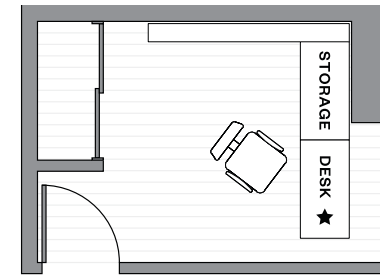

### In the Afternoon

Home office space with a 52" ceiling desk, magnetically stabilized for sitting or standing.

Intelligent storage unit with image capturing function for easy store and search.