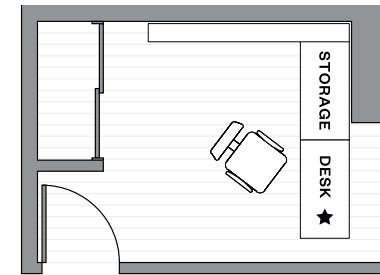

### In the Afternoon

Home office space with a 52" ceiling desk, magnetically stabilized for sitting or standing.

Intelligent storage unit with image capturing function for easy store and search.