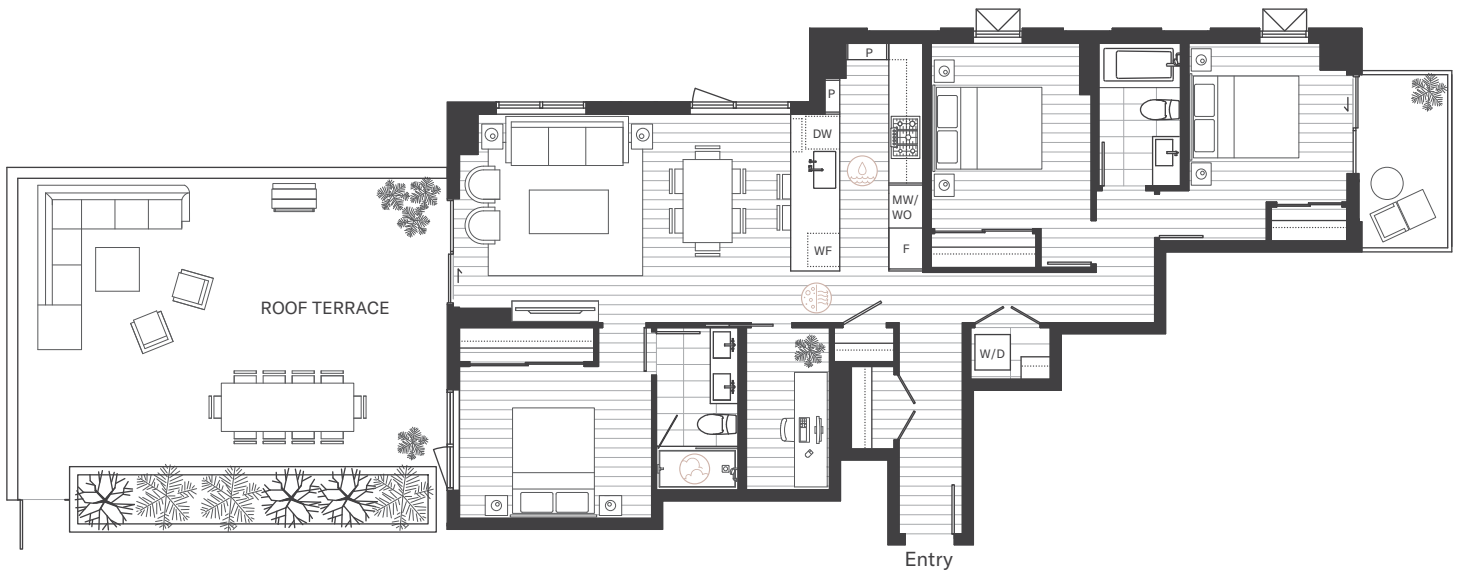

02 Wellness Features

Level 3

Level 4-12

Level 13-16

Level 17-20

Level 21-24

Level 25-27

Level 28-29

Scan to see all floorplans

PH1

3 Bedroom & 2 Bathroom + Den

Interior sqft 1202

Exterior sqft 518

Total sqft 1720

METROTOWN

02 Wellness Features

steam showers

filtered water

purified air

Level 30-PH
Penthouse Collection

Scan to see
all floorplans

PH4

3 Bedroom & 2 Bathroom + Den

Interior sqft 1209

Exterior sqft 768

Total sqft 1977

02 Wellness Features

steam showers

filtered water

purified air

METROTOWN

Level 30-PH
Penthouse Collection