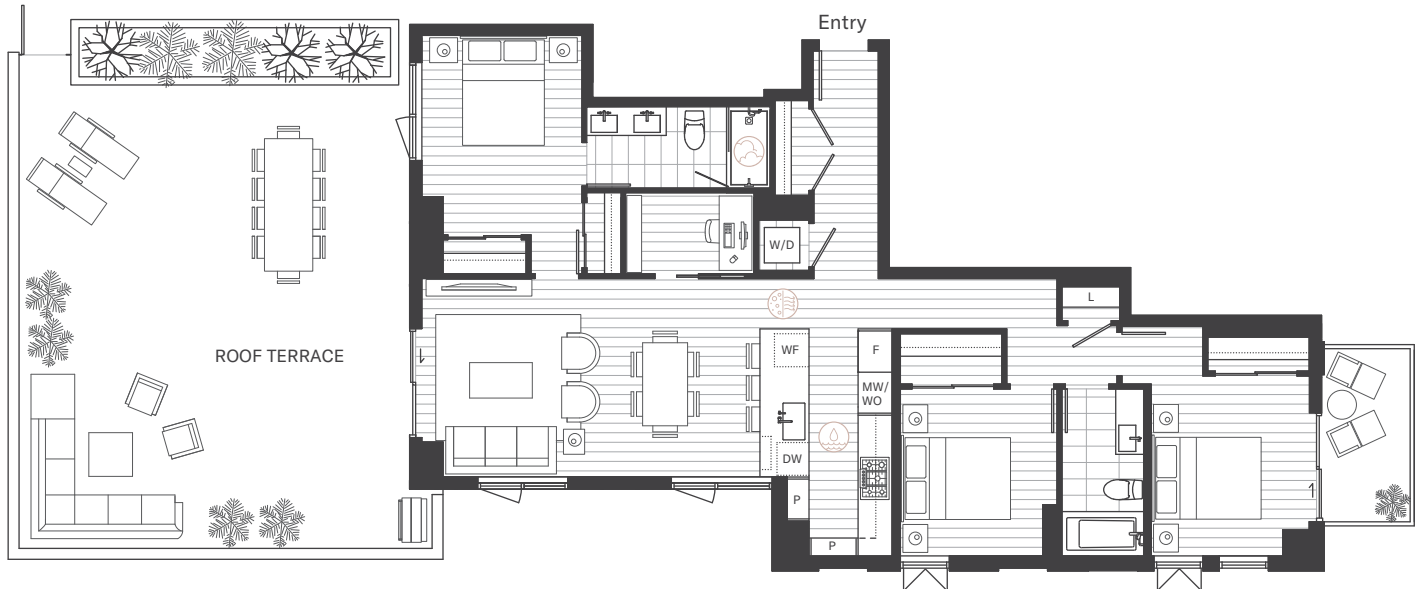

Exterior sqft 768

Total sqft 1977

02 Wellness Features

steam showers

filtered water

purified air

METROTOWN

Level 30-PH
Penthouse Collection

Scan to see
all floorplans