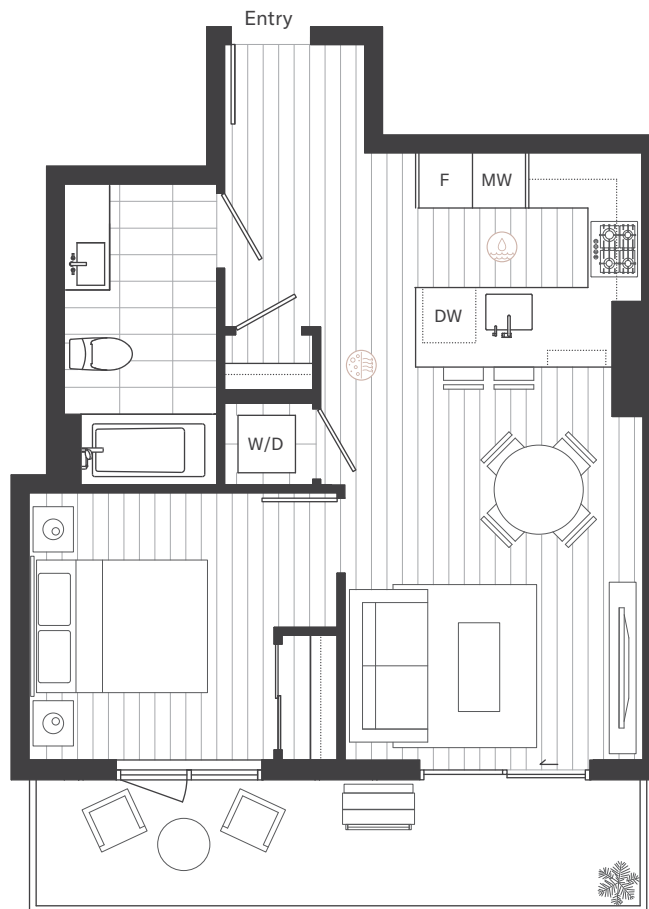

B

1 Bedroom & 1 Bathroom

Interior sqft 534
Exterior sqft 49-78
Total sqft 583-612

02 Wellness Features

filtered water

purified air

METROTOWN

Terrace Level 3

Level 28-29

Scan to see all floorplans

B3

1 Bedroom & 1 Bathroom

Interior sqft 569

Exterior sqft 114

Total sqft 683

02 Wellness Features

filtered water

purified air

METROTOWN

Level 1
Ground Floor

Scan to see
all floorplans