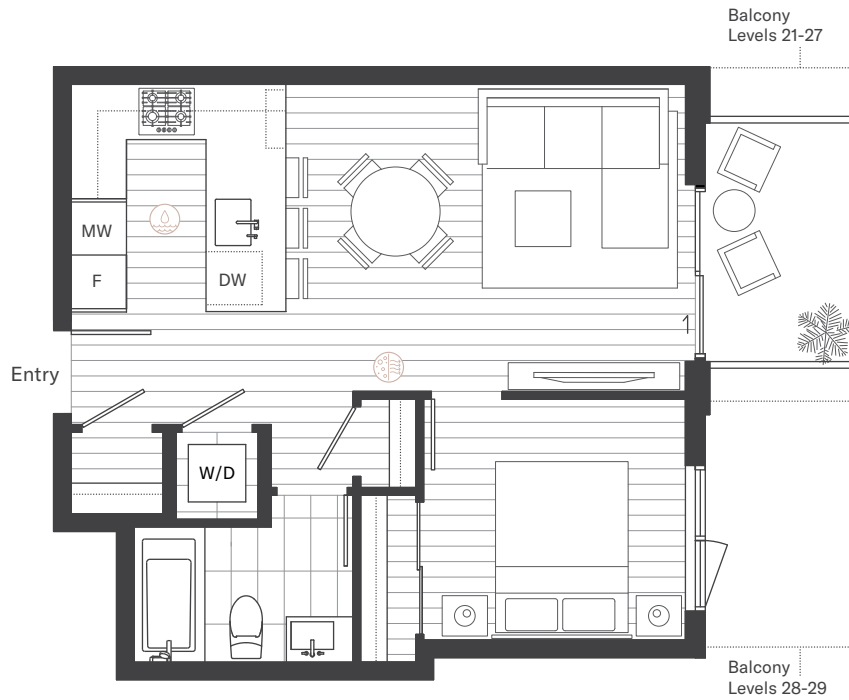

B

1 Bedroom & 1 Bathroom

Interior sqft 534
Exterior sqft 49-78
Total sqft 583-612

02 Wellness Features

filtered water

purified air

METROTOWN

Terrace Level 3

Level 3

Level 4-12

Level 13-16

Level 17-20

Level 21-24

Level 25-27

Level 28-29

Scan to see all floorplans

B1

1 Bedroom & 1 Bathroom

Interior sqft 522
Exterior sqft 49-120
Total sqft 571-642

METROTOWN

02 Wellness Features

filtered water

purified air

Level 2