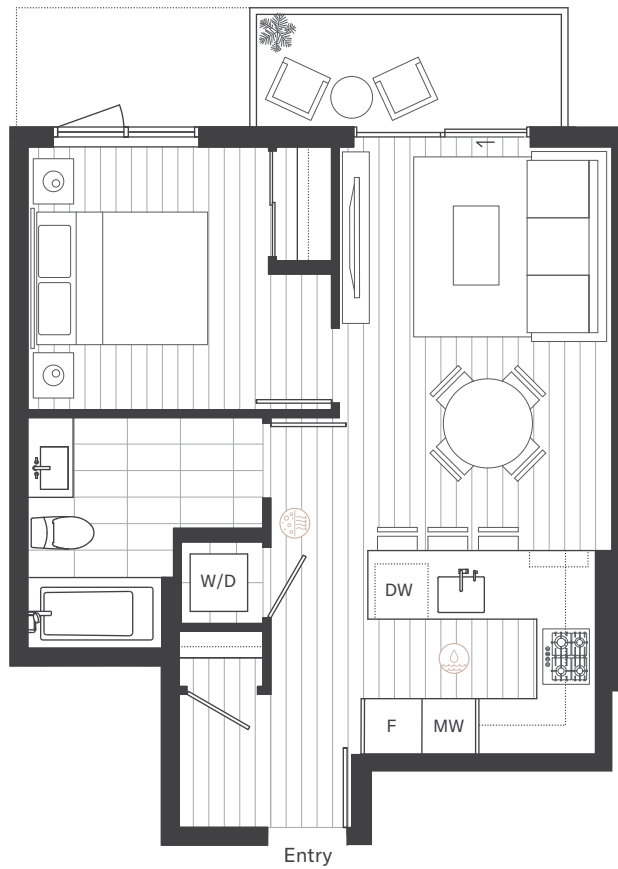

B

1 Bedroom & 1 Bathroom

Interior sqft 534
Exterior sqft 49-78
Total sqft 583-612

02 Wellness Features

filtered water

purified air

METROTOWN

Terrace Level 3

Level 3

Level 4-12

Level 13-16

Level 17-20

Level 21-24

Level 25-27

Level 28-29

Scan to see all floorplans

B1

1 Bedroom & 1 Bathroom

Interior sqft 522
Exterior sqft 49-120
Total sqft 571-642

METROTOWN

02 Wellness Features

filtered water

purified air

Level 2